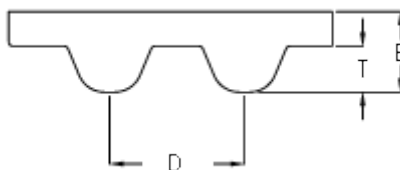

Data Sheet

Article number: 602932750111

Description: Gates timing belt POWERGRIP®
GTX 656 8MX 20

Measures

D (Pitch)	= 8
Height B mm	= 5.6
Height T mm	= 3.4
Length	= 656
Number of teeth	= 82
Type	= 656 8MX 20
Width	= 20